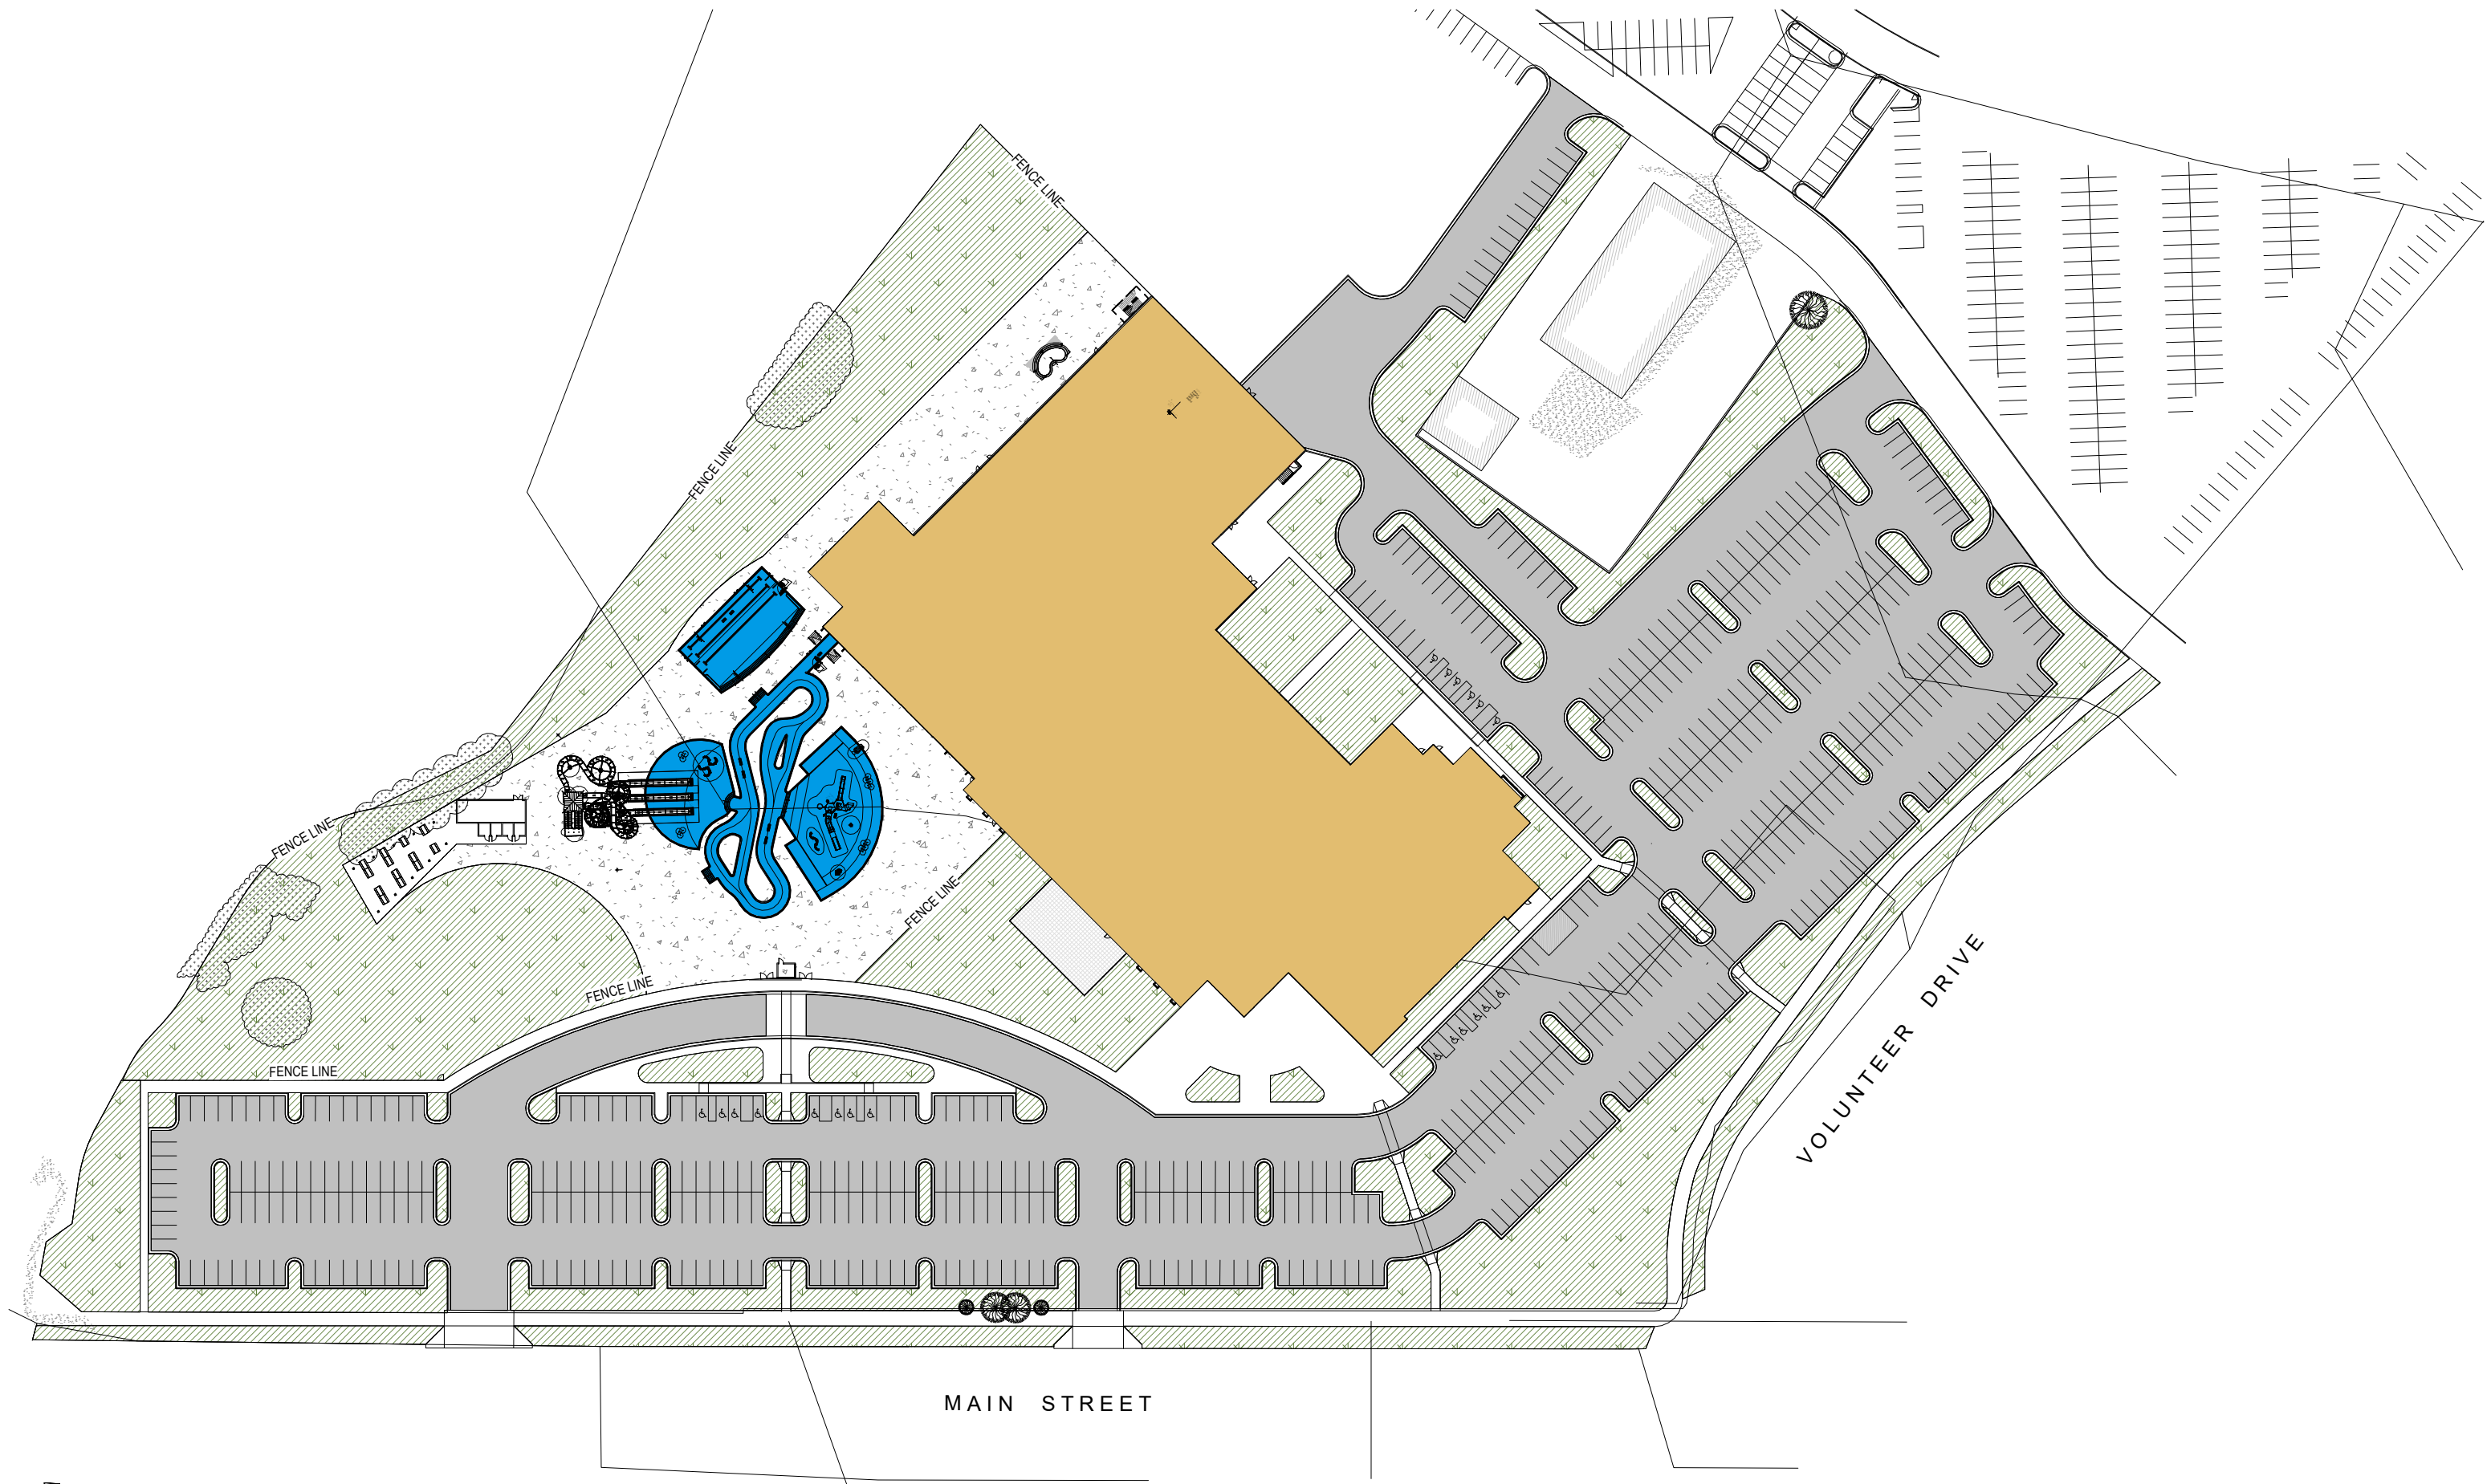

- Administration
- Building Secondary
- Child Watch
- Circulation
- Electrical
- Fitness Area
- Gymnasium
- Locker Rooms
- Mechanical
- Natatorium
- Party Room
- Pickleball
- Pools
- Restrooms
- Running Track / Gym Alternate
- Senior Center
- Storage
- Weights / Fitness

SPANISH FORK RECREATION CENTER
SPANISH FORK CITY

LEVEL 1 PLAN

- Administration
- Building Secondary
- Child Watch
- Circulation
- Electrical
- Fitness Area
- Gymnasium
- Locker Rooms
- Mechanical
- Natatorium
- Party Room
- Pickleball
- Pools
- Restrooms
- Running Track / Gym Alternate
- Senior Center
- Storage
- Weights / Fitness

SPANISH FORK RECREATION CENTER
SPANISH FORK CITY

MEZZANINE LEVEL PLAN

SPANISH FORK RECREATION CENTER
SPANISH FORK CITY

SITE PLAN