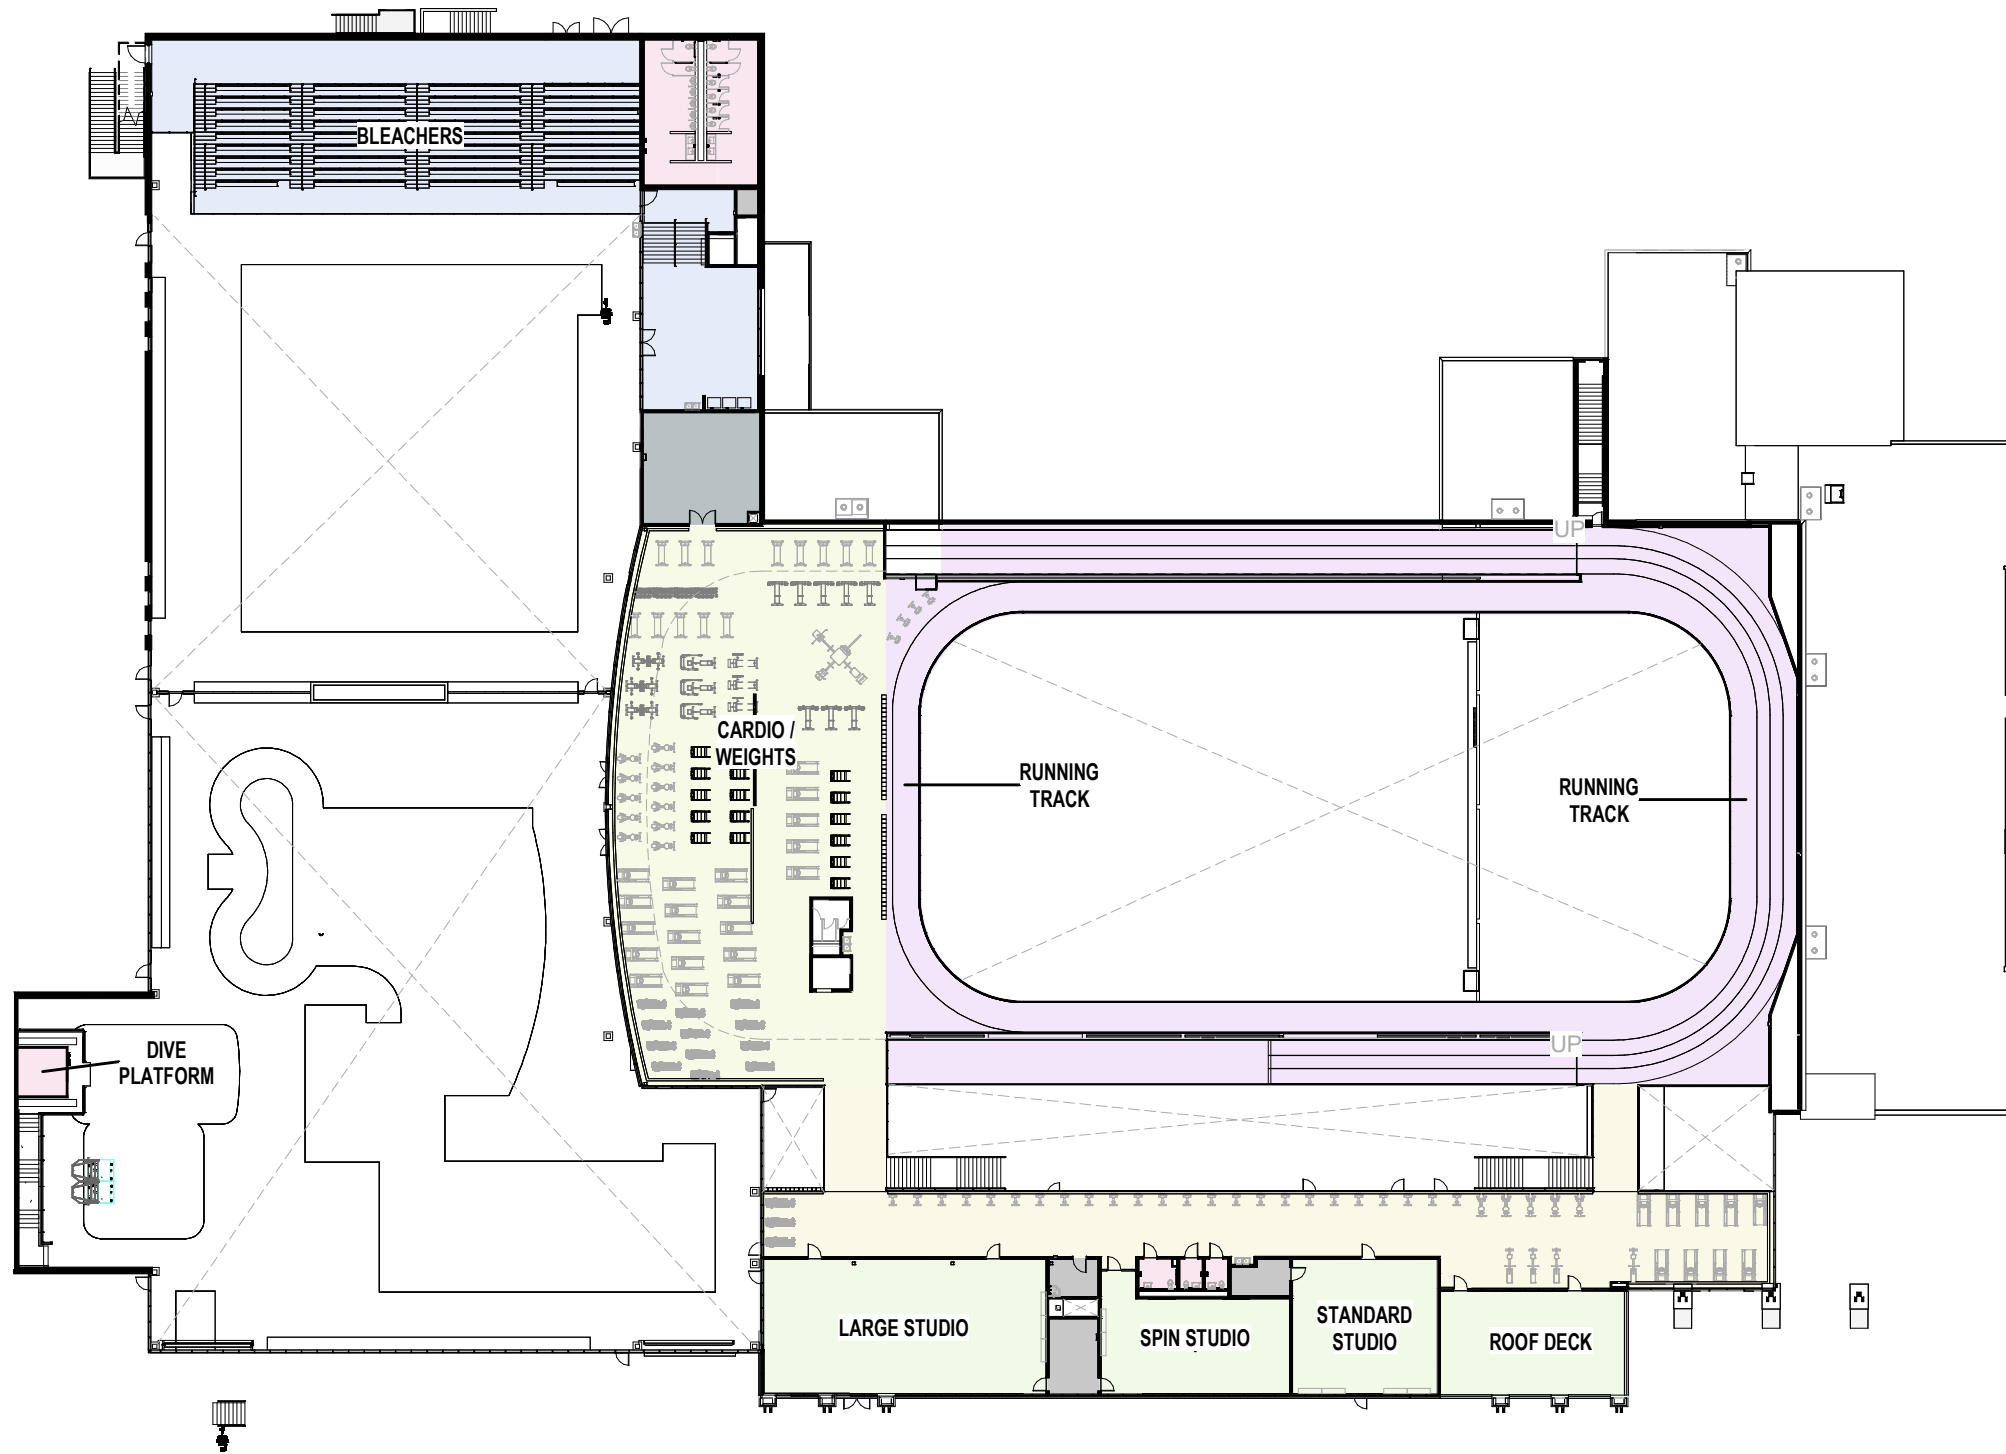

- Administration
- Building Secondary
- Child Watch
- Circulation
- Electrical
- Fitness Area
- Gymnasium
- Locker Rooms
- Mechanical
- Natatorium
- Party Room
- Pickleball
- Pools
- Restrooms
- Running Track / Gym Alternate
- Senior Center
- Storage
- Weights / Fitness

SPANISH FORK RECREATION CENTER
SPANISH FORK CITY

LEVEL 1 PLAN

- Administration
- Building Secondary
- Child Watch
- Circulation
- Electrical
- Fitness Area
- Gymnasium
- Locker Rooms
- Mechanical
- Natatorium
- Party Room
- Pickleball
- Pools
- Restrooms
- Running Track / Gym Alternate
- Senior Center
- Storage
- Weights / Fitness

SPANISH FORK RECREATION CENTER
SPANISH FORK CITY

MEZZANINE LEVEL PLAN

SPANISH FORK RECREATION CENTER
SPANISH FORK CITY

SITE PLAN